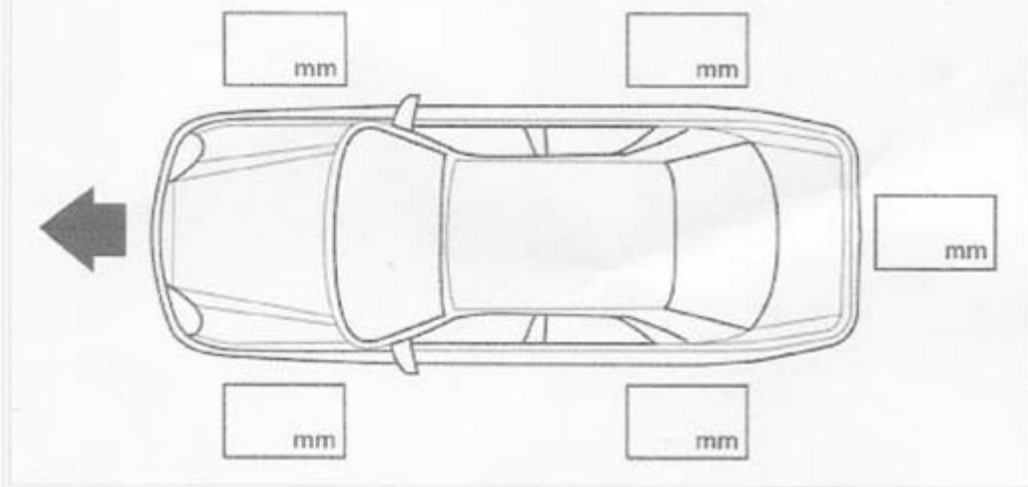

Tyre tread depth

Notes/Comments:

Technician's signature

Date

Manufacturer: Volvo
Engine code: D5244T2
Tuned for:

Model: V70 (00-) 2,4D D5
Output: 96 (130) 4000
Year: 2001-06

© Autodata Limited 2005
07/06/2006